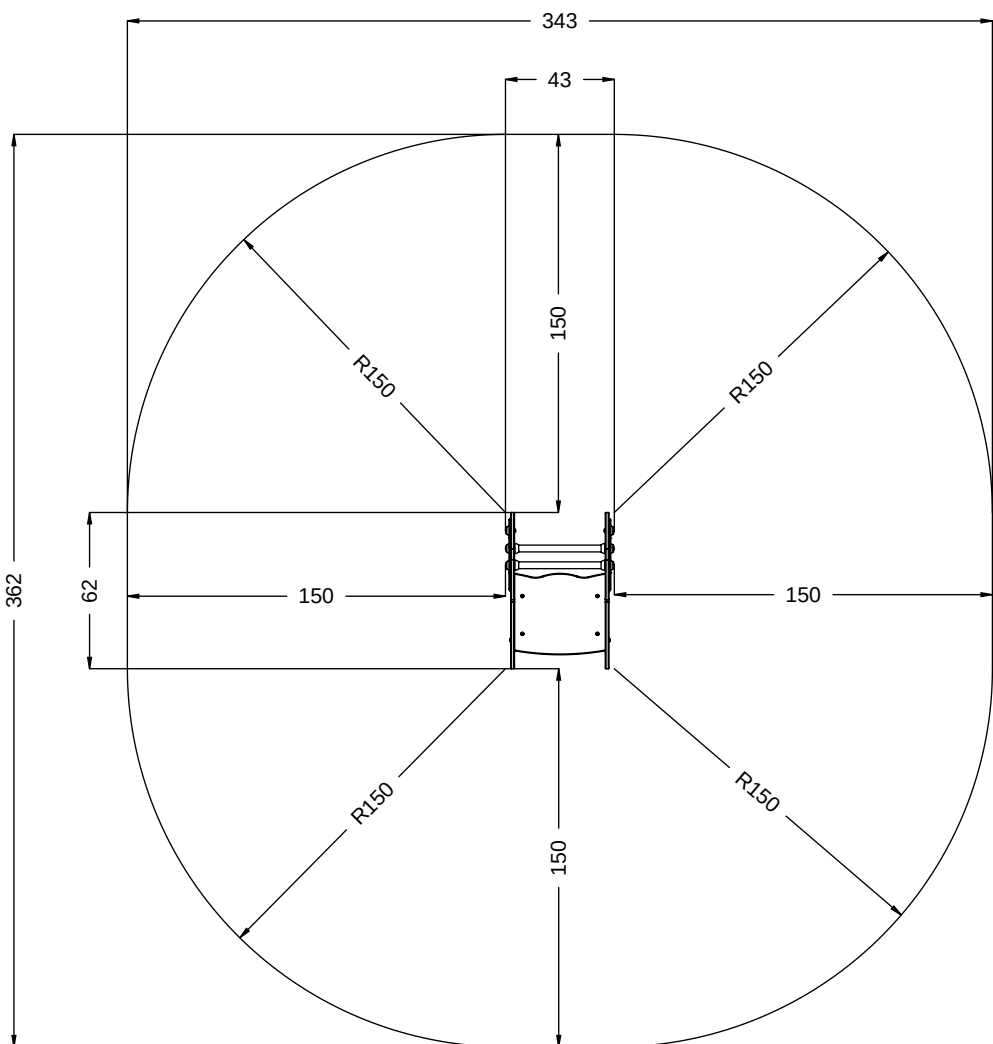

[cm]

play
Vinci